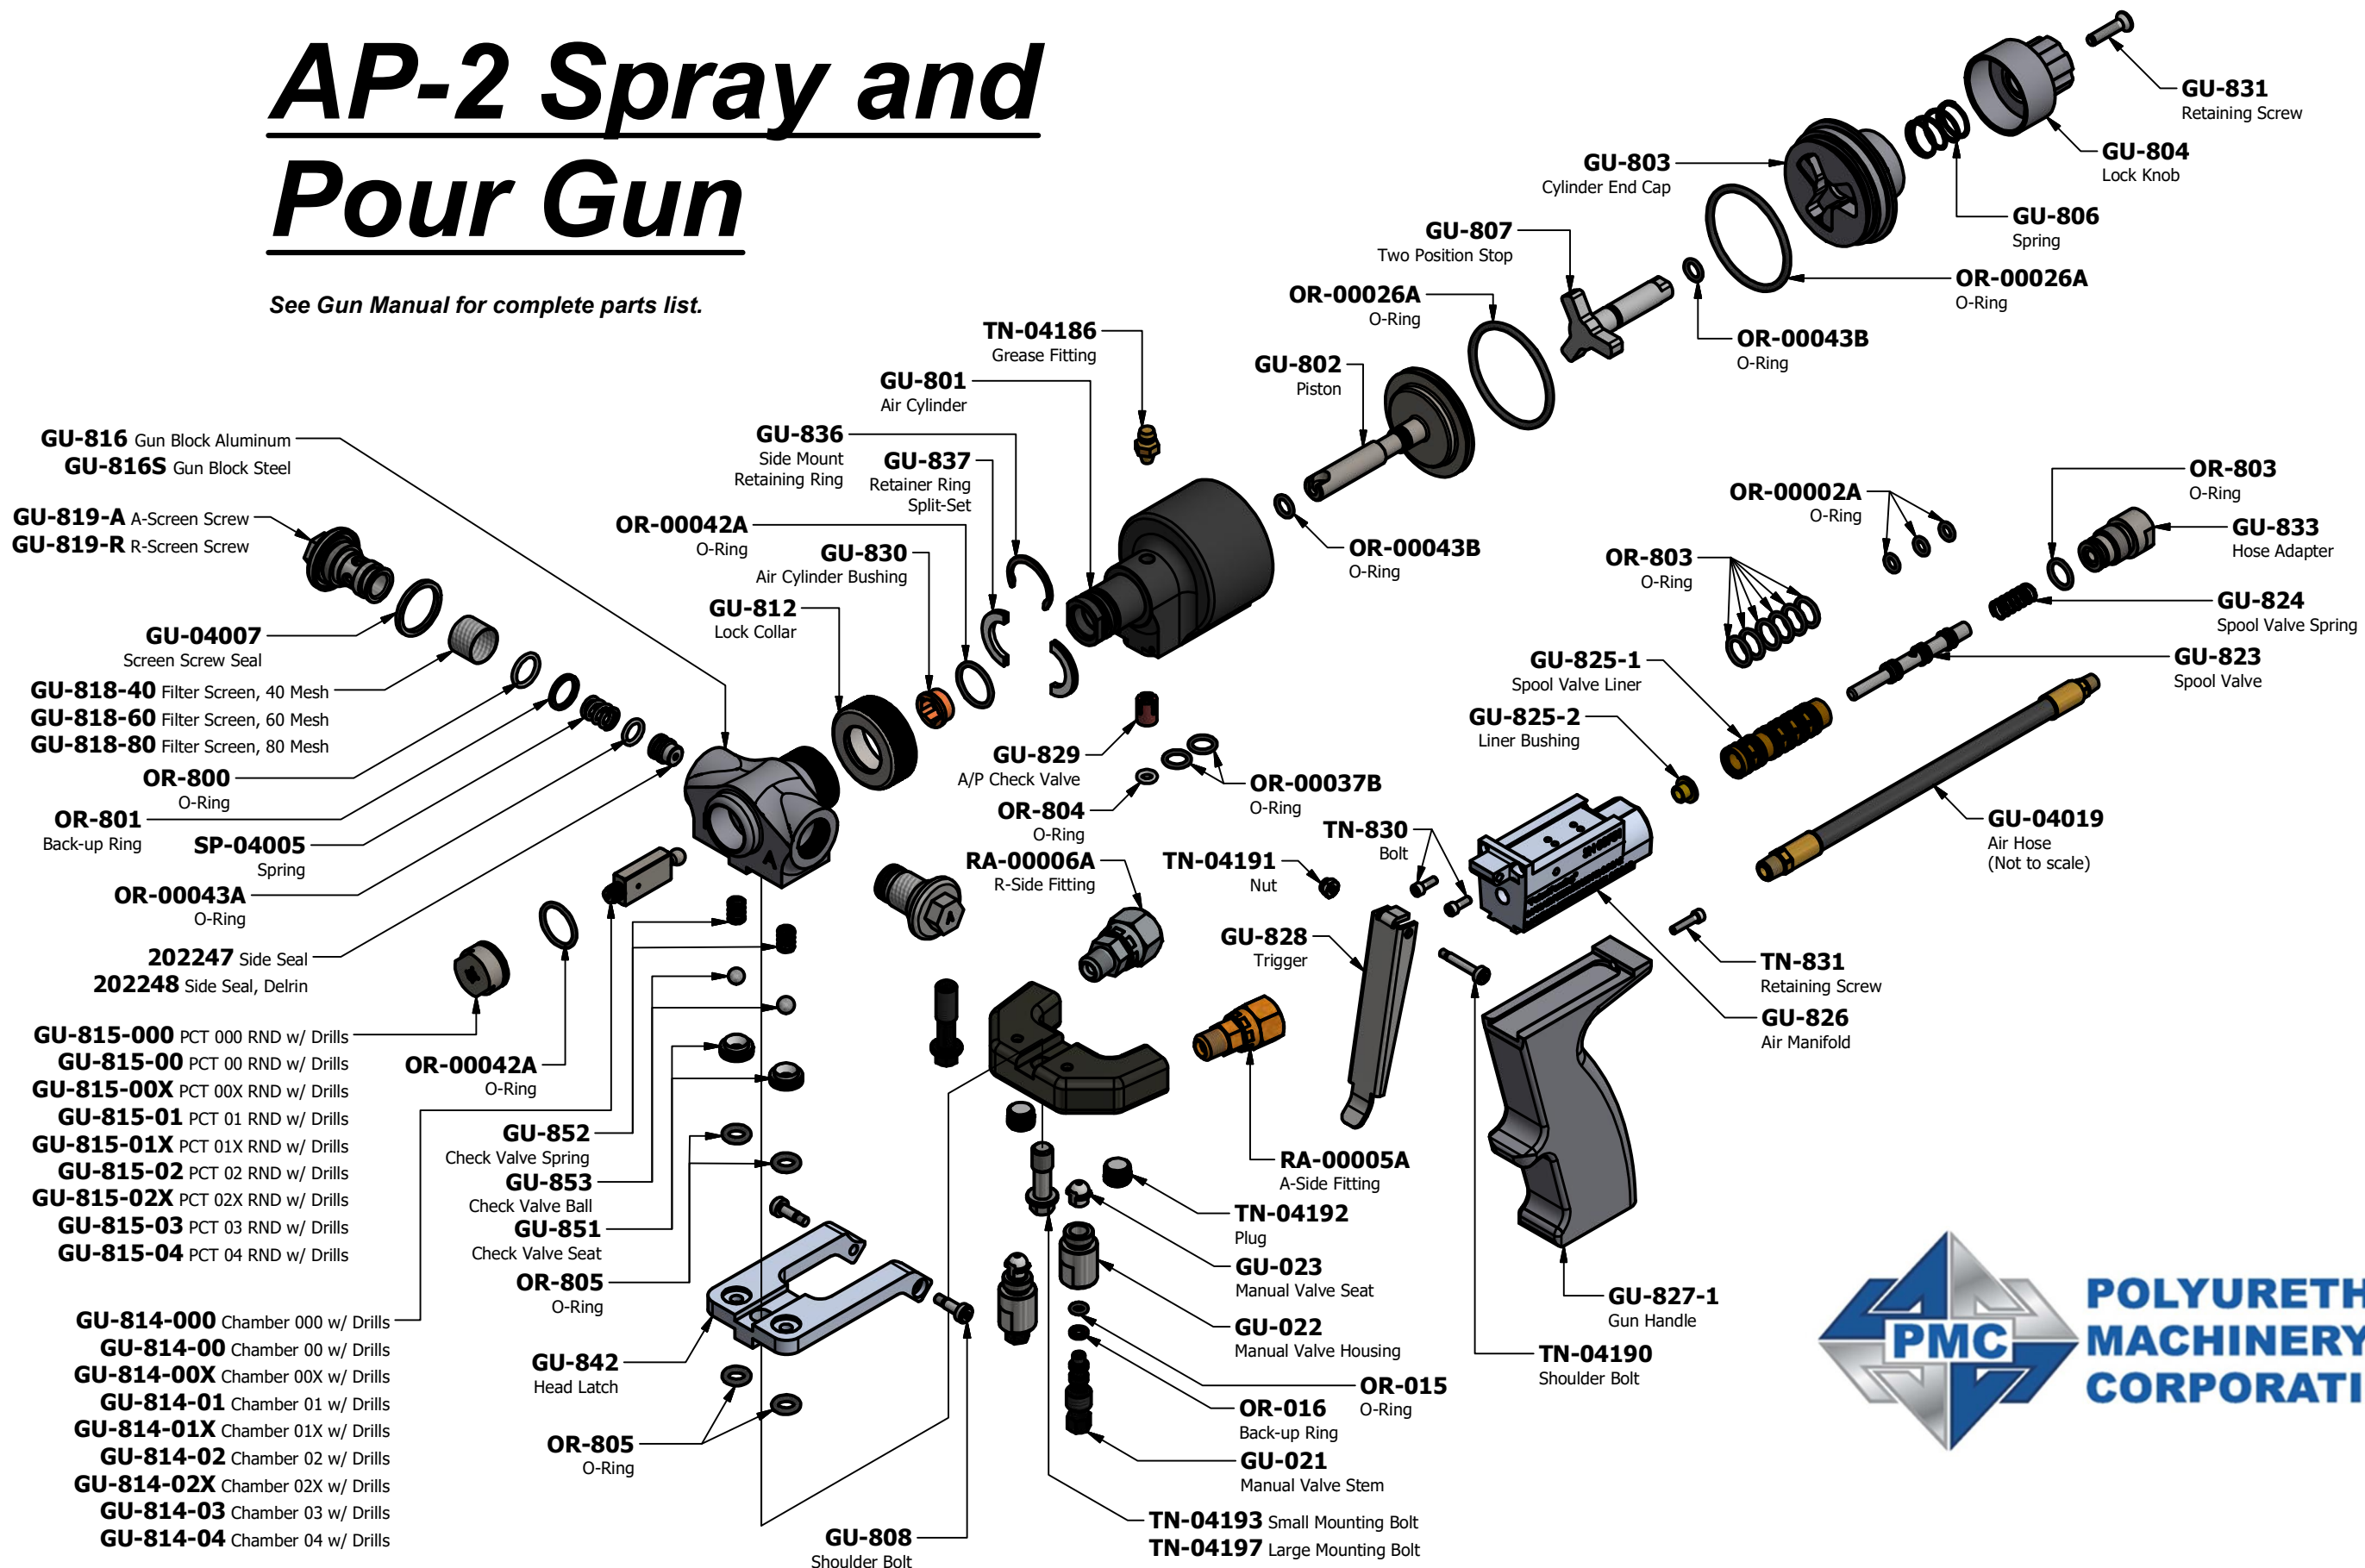

AP-2 Spray and Pour Gun

See Gun Manual for complete parts list.

GU-816 Gun Block Aluminum
GU-816S Gun Block Steel

GU-819-A A-Screen Screw
GU-819-R R-Screen Screw

GU-04007
Screen Screw Seal

GU-818-40 Filter Screen, 40 Mesh
GU-818-60 Filter Screen, 60 Mesh
GU-818-80 Filter Screen, 80 Mesh

OR-800
O-Ring

OR-801 Back-up Ring
SP-04005 Spring

OR-00043A
O-Ring

202247 Side Seal
202248 Side Seal, Delrin

GU-815-000 PCT 000 RND w/ Drills
GU-815-00 PCT 00 RND w/ Drills
GU-815-00X PCT 00X RND w/ Drills
GU-815-01 PCT 01 RND w/ Drills
GU-815-01X PCT 01X RND w/ Drills
GU-815-02 PCT 02 RND w/ Drills
GU-815-02X PCT 02X RND w/ Drills
GU-815-03 PCT 03 RND w/ Drills
GU-815-04 PCT 04 RND w/ Drills

OR-00042A
O-Ring

GU-852 Check Valve Spring
GU-853 Check Valve Ball
GU-851 Check Valve Seat

OR-805
O-Ring

GU-842
Head Latch

OR-805
O-Ring

GU-836 Side Mount Retaining Ring

OR-00042A
O-Ring

GU-830 Air Cylinder Bushing
GU-812 Lock Collar

GU-837 Retainer Ring Split-Set

GU-801 Air Cylinder

TN-04186 Grease Fitting

GU-829 A/P Check Valve

OR-804 O-Ring

RA-00006A R-Side Fitting

TN-04191 Nut

GU-828 Trigger