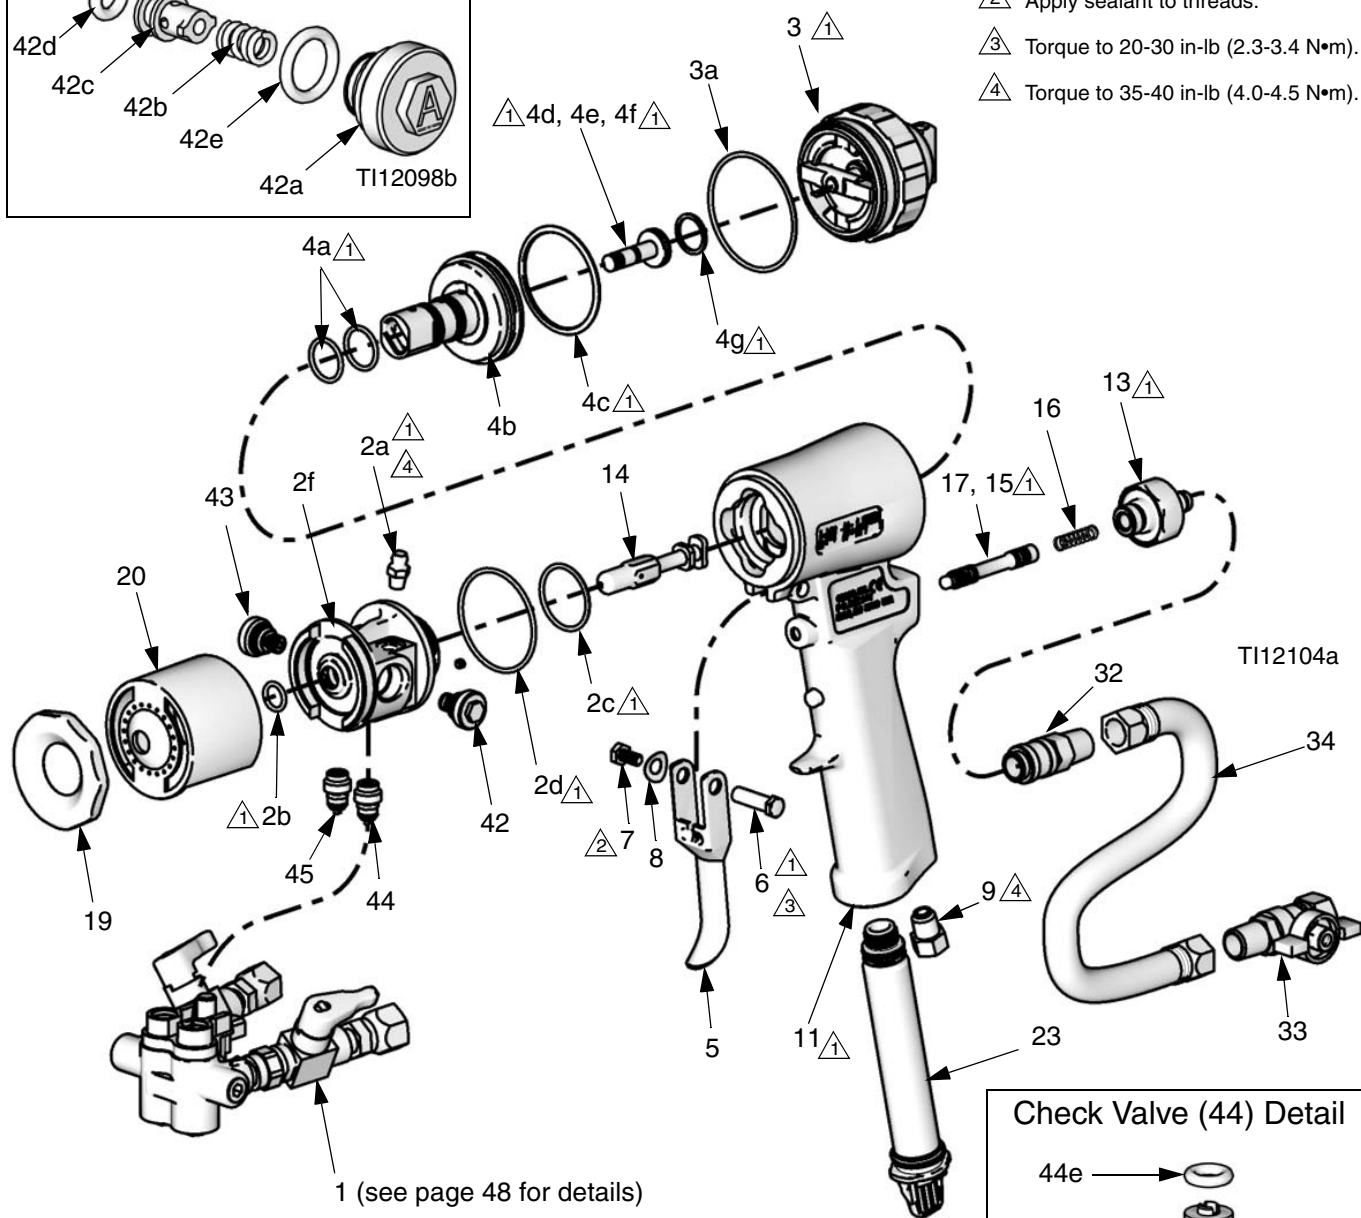

- △1 Apply light coating of Fusion grease (31).
- △2 Apply sealant to threads.
- △3 Torque to 20-30 in-lb (2.3-3.4 N•m).
- △4 Torque to 35-40 in-lb (4.0-4.5 N•m).

FUSION CS SCHEMATIC

Parts

Parts				Ref.	Part	Description	Qty.
				5	15B209	TRIGGER	1
				6	192272	PIN, pivot	1
1	256466	MANIFOLD, hose, assy.	1	7	203953	SCREW; 10-24 x 3/8 in.	1
1a		MANIFOLD	1			(10 mm)	
1b✓	256462	KIT, valve, check, a side; includes 1c and 256469 (o-ring)	1	8	15C480	WASHER, wave	1
				9	121540	PLUG, breather	1
1c†	256462	KIT, valve, check, b side; includes 1b and 256469 (o-ring)	1	11	256458	HANDLE, kit; includes ref. 12	1
				13	15T897	PLUG, air valve	1
				14❖		CHAMBER, mix	1
				15		O-RING	5
1d	15B221	BOLT; 5/16-24	3	16	117485	SPRING, compression	1
1e	100139	PLUG, pipe	1	17	256455	VALVE, spool; includes 15	1
1f	117634	SWIVEL, union; #6 JIC	1	19	256414	RETAINER, cover (pack of 5)	1
1g	117635	SWIVEL, union	1	20	❖256415	COVER, front, round, tip (pack of 5)	1
1h	256460	VALVE, ball, resin	1		⌘256416	COVER, front, flat, tip (pack of 5)	1
1j	256459	VALVE, ball, iso	1				
1k	15U395	ADAPTER, male x female; 1/8 npt	2	21⌘*		TIP, spray	1
2	256457	HOUSING, fluid, assy; includes 2a-2f and 42-45	1	23★	256385	KIT, clearshot cartridge (pack of 25)	1
2a	100846	FITTING, lubrication	1	25❖		TOOL, cleanout	1
2b✓	248648	O-RING (pack of 6)	1	26❖		TOOL, cleanout	1
2c✓	256773	O-RING (pack of 6)	1	27❖		TOOL, cleanout, #69	
2d✓	248132	O-RING (pack of 6)	1	28	117661	PIN, vise	1
2f		HOUSING	1	29†	117773	LUBRICANT	1
3	256456	ADJUSTER, variable-flow	1	30†	117792	GUN, grease	1
3a✓	256774	O-RING (pack of 6)	1	31†	118665	GREASE, Fusion; 4 oz	1
3b	257426	O-RING (pack of 6)	1	32	117510	COUPLER, line, air; 1/4 npt	1
3c	257425	O-RING (pack of 6)	1	33	15B565	VALVE, ball	1
4	256454	PISTON, assy.	1	34	15B772	HOSE, air; 18 in.	1
4a✓	256772	O-RING (pack of 6)	2	35	112307	ELBOW, street	2
4b		PISTON	1	36	117642	NUT DRIVER	1
4c✓	256775	O-RING (pack of 6)	1	37	118575	SCREW DRIVER, 1/8 blade	1
4d		O-RING	3	38▲	172479	TAG, instruction	1
4e	257424	PISTON, dosing, assy; includes 4d and 4f	1	39▲	222385	TAG, warning	1
4f	257426	O-RING (pack of 6)	1				
4g	121642	RING, retaining, internal spiral	1