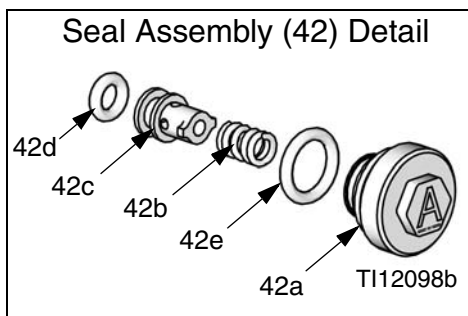

FUSION CS SCHEMATIC

Parts

Parts

- △1 Apply light coating of Fusion grease (31).
- △2 Apply sealant to threads.
- △3 Torque to 20-30 in-lb (2.3-3.4 N•m).
- △4 Torque to 35-40 in-lb (4.0-4.5 N•m).

FUSION CS SCHEMATIC