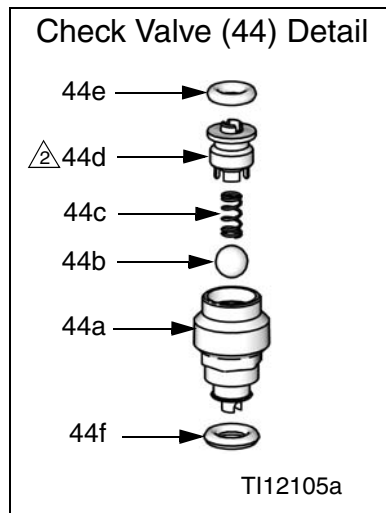

FUSION CS SCHEMATIC

Parts

Parts

- △1 Apply light coating of Fusion grease (31).
- △2 Apply sealant to threads.
- △3 Torque to 20-30 in-lb (2.3-3.4 N•m).
- △4 Torque to 35-40 in-lb (4.0-4.5 N•m).

FUSION CS SCHEMATIC