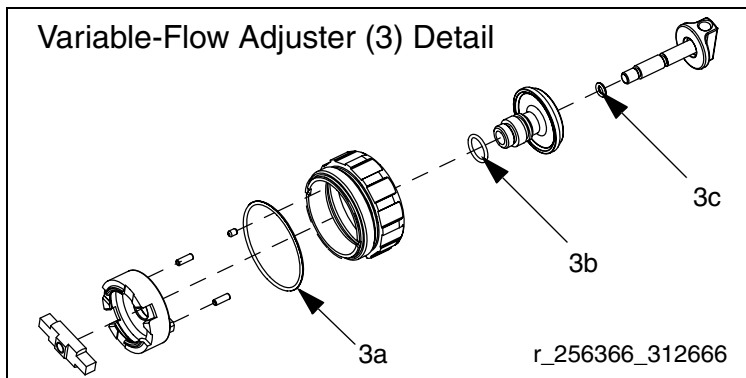

FUSION CS SCHEMATIC

Parts

Parts

- △1 Apply light coating of Fusion grease (31).
- △2 Apply sealant to threads.
- △3 Torque to 20-30 in-lb (2.3-3.4 N•m).
- △4 Torque to 35-40 in-lb (4.0-4.5 N•m).

FUSION CS SCHEMATIC